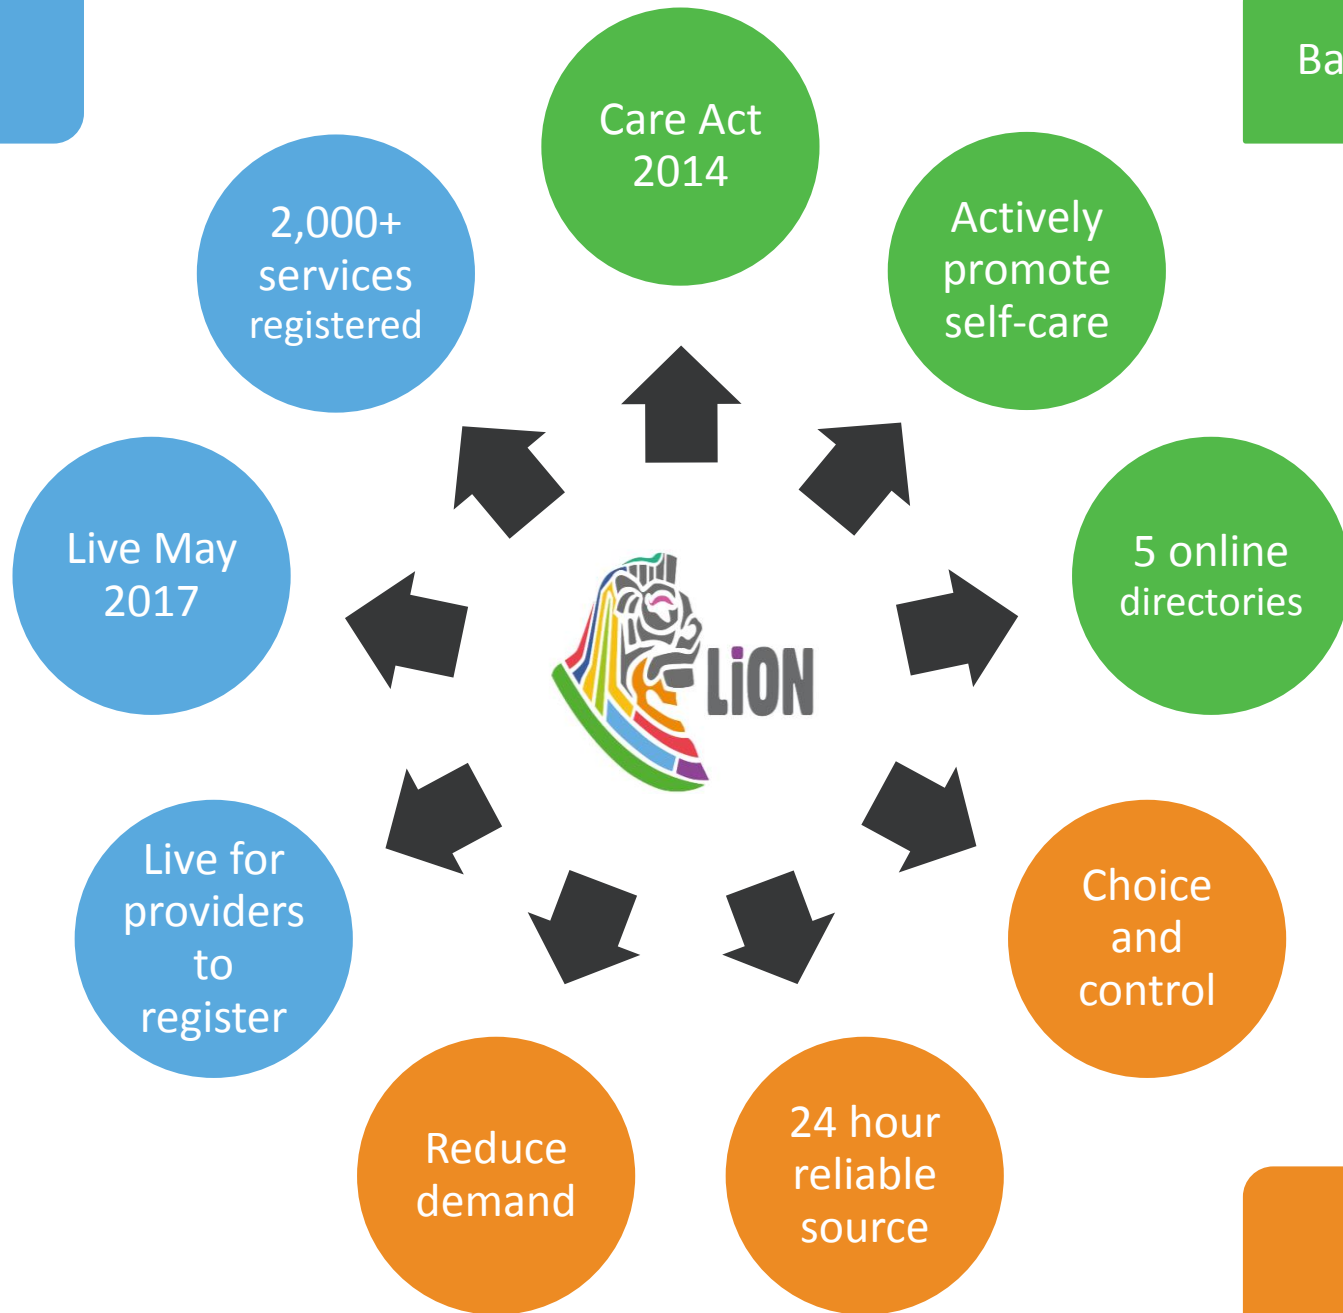

Current
Position

Background

Aims